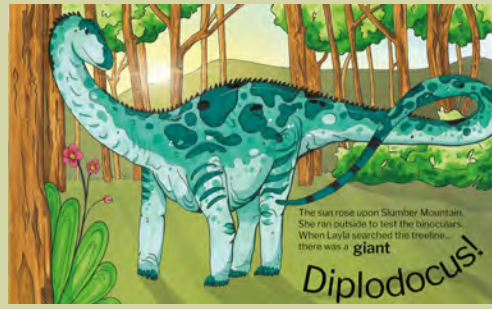

**OTBC programme cover: commission for Norwich City Football club matchday programme**

(left) final illustration, mixed media, 138x175mm

(right) final cover design presented on website

**OTBC programme cover: commission for Norwich City  
Football club matchday programme**

(left) Programme design, printed

(right) Final illustration, mixed media, original 297x420 mm

'The Ghost of Slumber Mountain' Storyboard of final pages excluding front and back covers