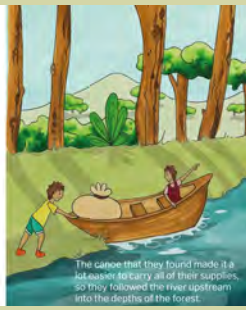

**OTBC programme cover: commission for Norwich City Football club matchday programme**

(left) final illustration, mixed media, 138x175mm

(right) final cover design presented on website

**OTBC programme cover: commission for Norwich City  
Football club matchday programme**

(left) Programme design, printed

(right) Final illustration, mixed media, original 297x420 mm

'The Ghost of Slumber Mountain' Storyboard of final pages excluding front and back covers