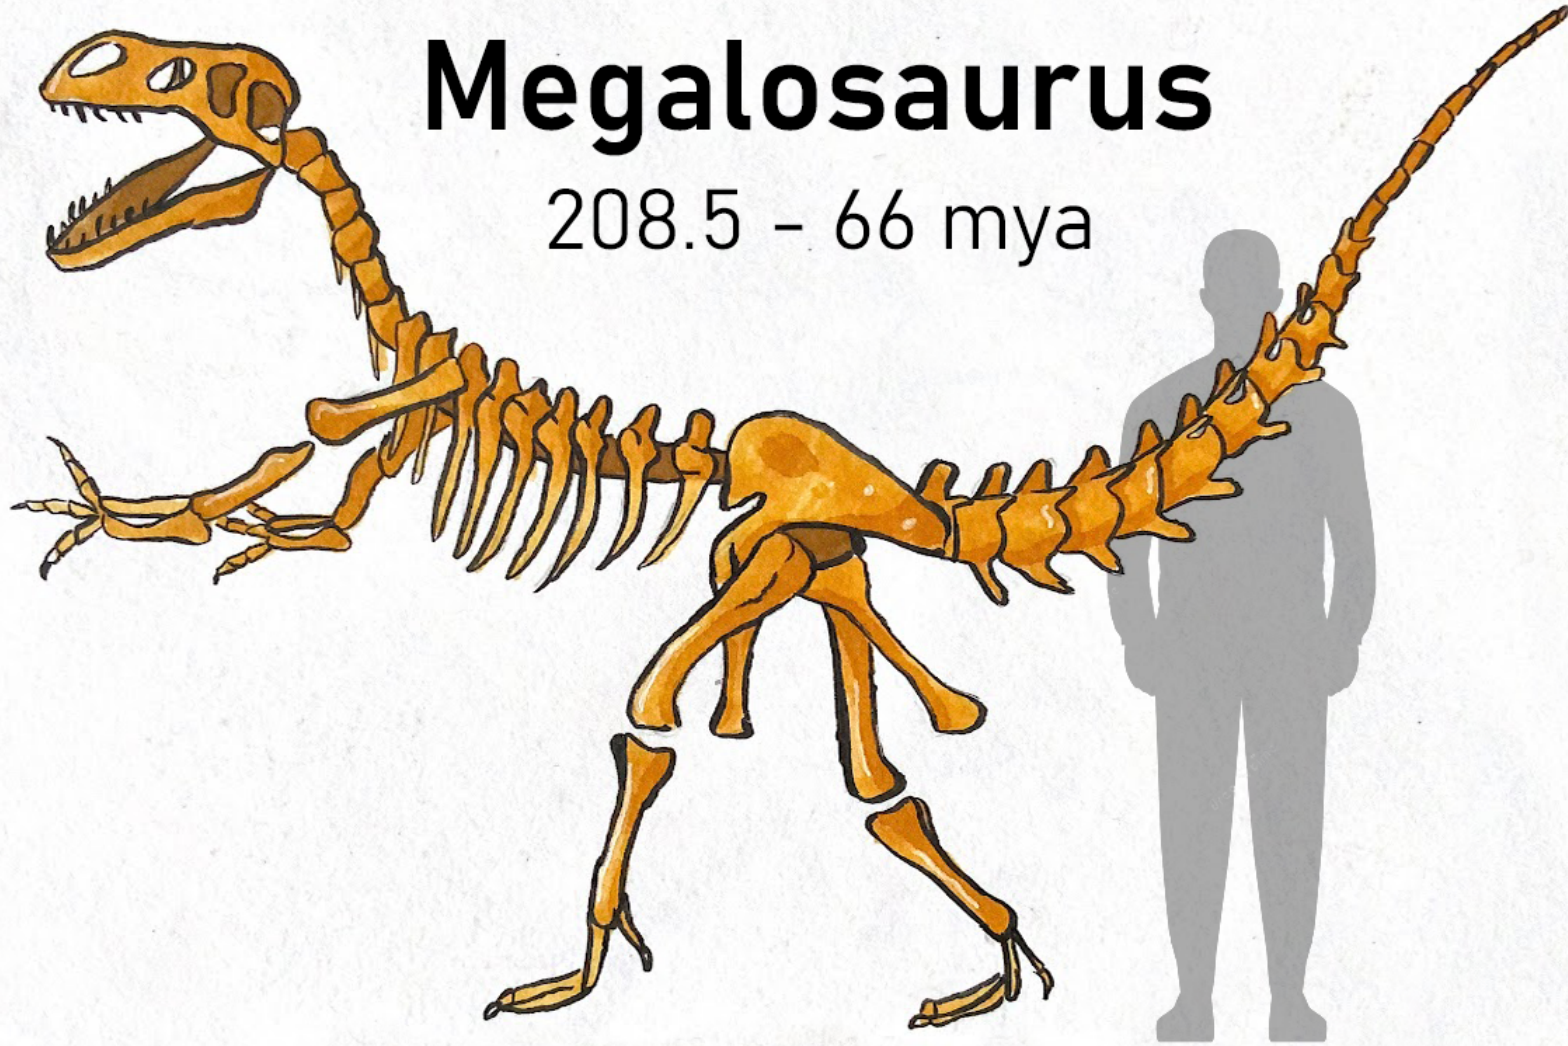

**OTBC programme cover: commission for Norwich City Football club matchday programme**

(left) final illustration, mixed media, 138x175mm

(right) final cover design presented on website

**OTBC programme cover: commission for Norwich City  
Football club matchday programme**

(left) Programme design, printed

(right) Final illustration, mixed media, original 297x420 mm

'The Ghost of Slumber Mountain' Storyboard of final pages excluding front and back covers

# Megalosaurus

208.5 - 66 mya

135 piece jigsaw puzzle based on Oxford Museum of Natural History