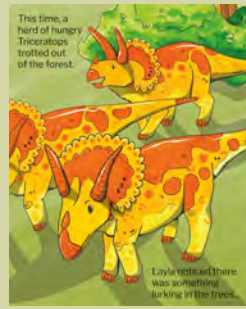

**OTBC programme cover: commission for Norwich City Football club matchday programme**

(left) final illustration, mixed media, 138x175mm

(right) final cover design presented on website

**OTBC programme cover: commission for Norwich City  
Football club matchday programme**

(left) Programme design, printed

(right) Final illustration, mixed media, original 297x420 mm

'The Ghost of Slumber Mountain' Storyboard of final pages excluding front and back covers