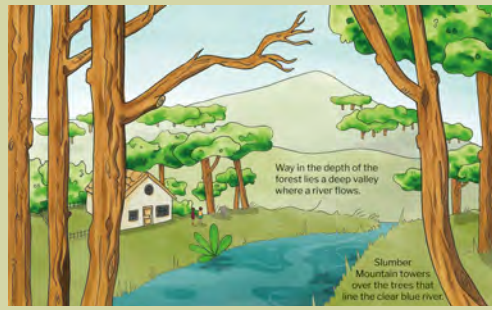

(left) Programme design, printed

(right) Final illustration, mixed media, original 297x420 mm

'The Ghost of Slumber Mountain' Storyboard of final pages excluding front and back covers