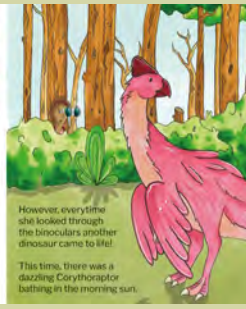

**OTBC programme cover: commission for Norwich City Football club matchday programme**

(left) final illustration, mixed media, 138x175mm

(right) final cover design presented on website

**OTBC programme cover: commission for Norwich City  
Football club matchday programme**

(left) Programme design, printed

(right) Final illustration, mixed media, original 297x420 mm

'The Ghost of Slumber Mountain' Storyboard of final pages excluding front and back covers