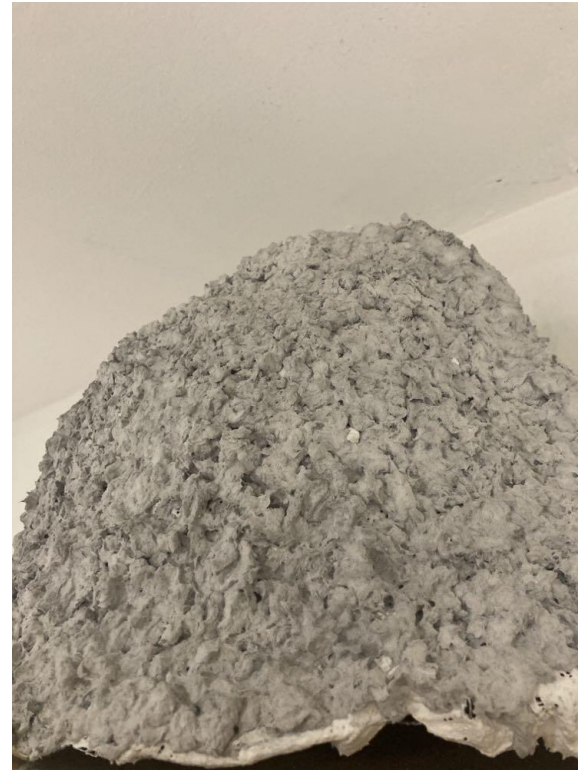

The Papier Mâché Stalagmite Collection

Untitled, 2023, papier mâché, wire, 36 x 17 x 18 cm

Untitled, 2023, papier mâché, wire, 22 x 33 x 12 cm